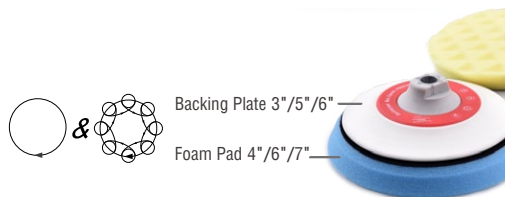

## Диск дунапренов ShineMate за полиране 150x25 мм, много фина, 34116-7

### Diamond<sup>V2</sup>

#### Foam polishing pad

- Designed for both Rotary & DA polishing
- Reduce polish splash, reduce heat build-up
- Reduce vibration and offer smoother handling
- Withstand high temperature and water wash
- Perfectly work with ShineMate EX DA polisher

Green T120 heavy cut foam is in solid construction, it fast removes the deep scratches, over spray, 1200/1500# sanding disc marks, and heavy oxidation. Cut like wool pad and leave high gloss finish. Applicable for scratch resistant and high solid ceramic paints.